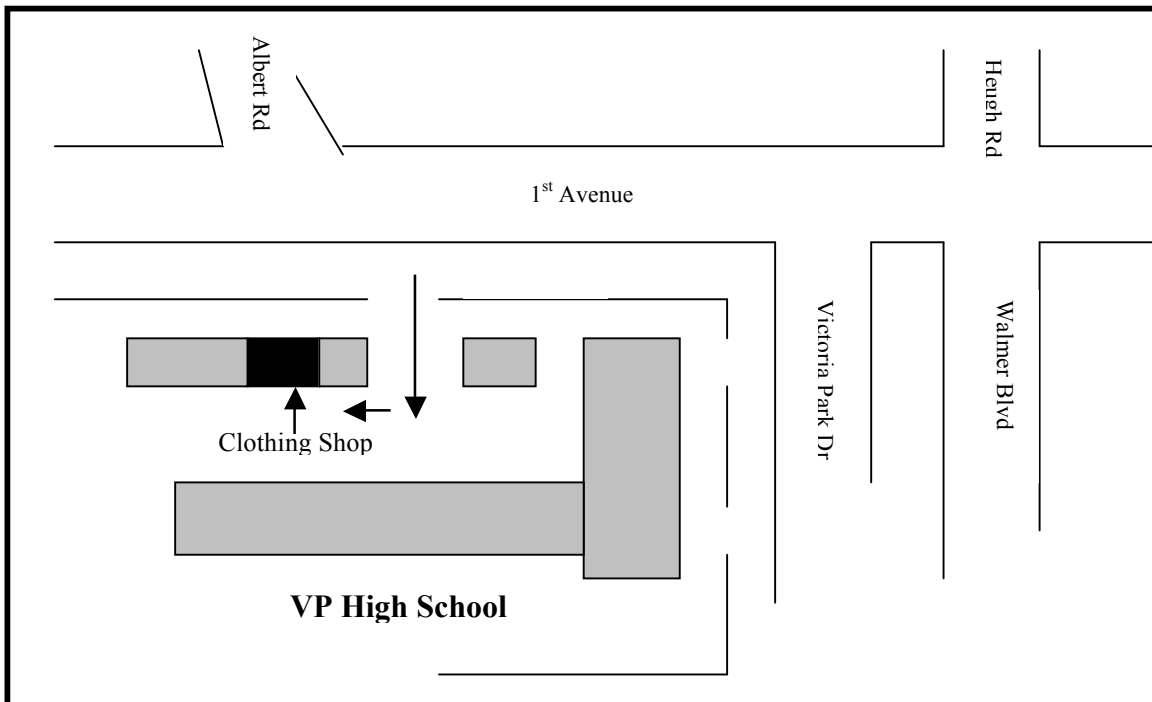

VICTORIA PARK HIGH SCHOOL CLOTHING/STATIONERY SHOP

Telephone: (041) 508 6420

GENERAL INFORMATION

At the VP Clothing Shop we aim to be of service to parents.
We offer:

- convenient shopping hours
- new/second-hand clothing at reasonable prices
- new brown school shoes – Bata Toughees , Buccaneer,
Bronx Sizes 11-12 only
- stationery and exercise books
- all sports clothing